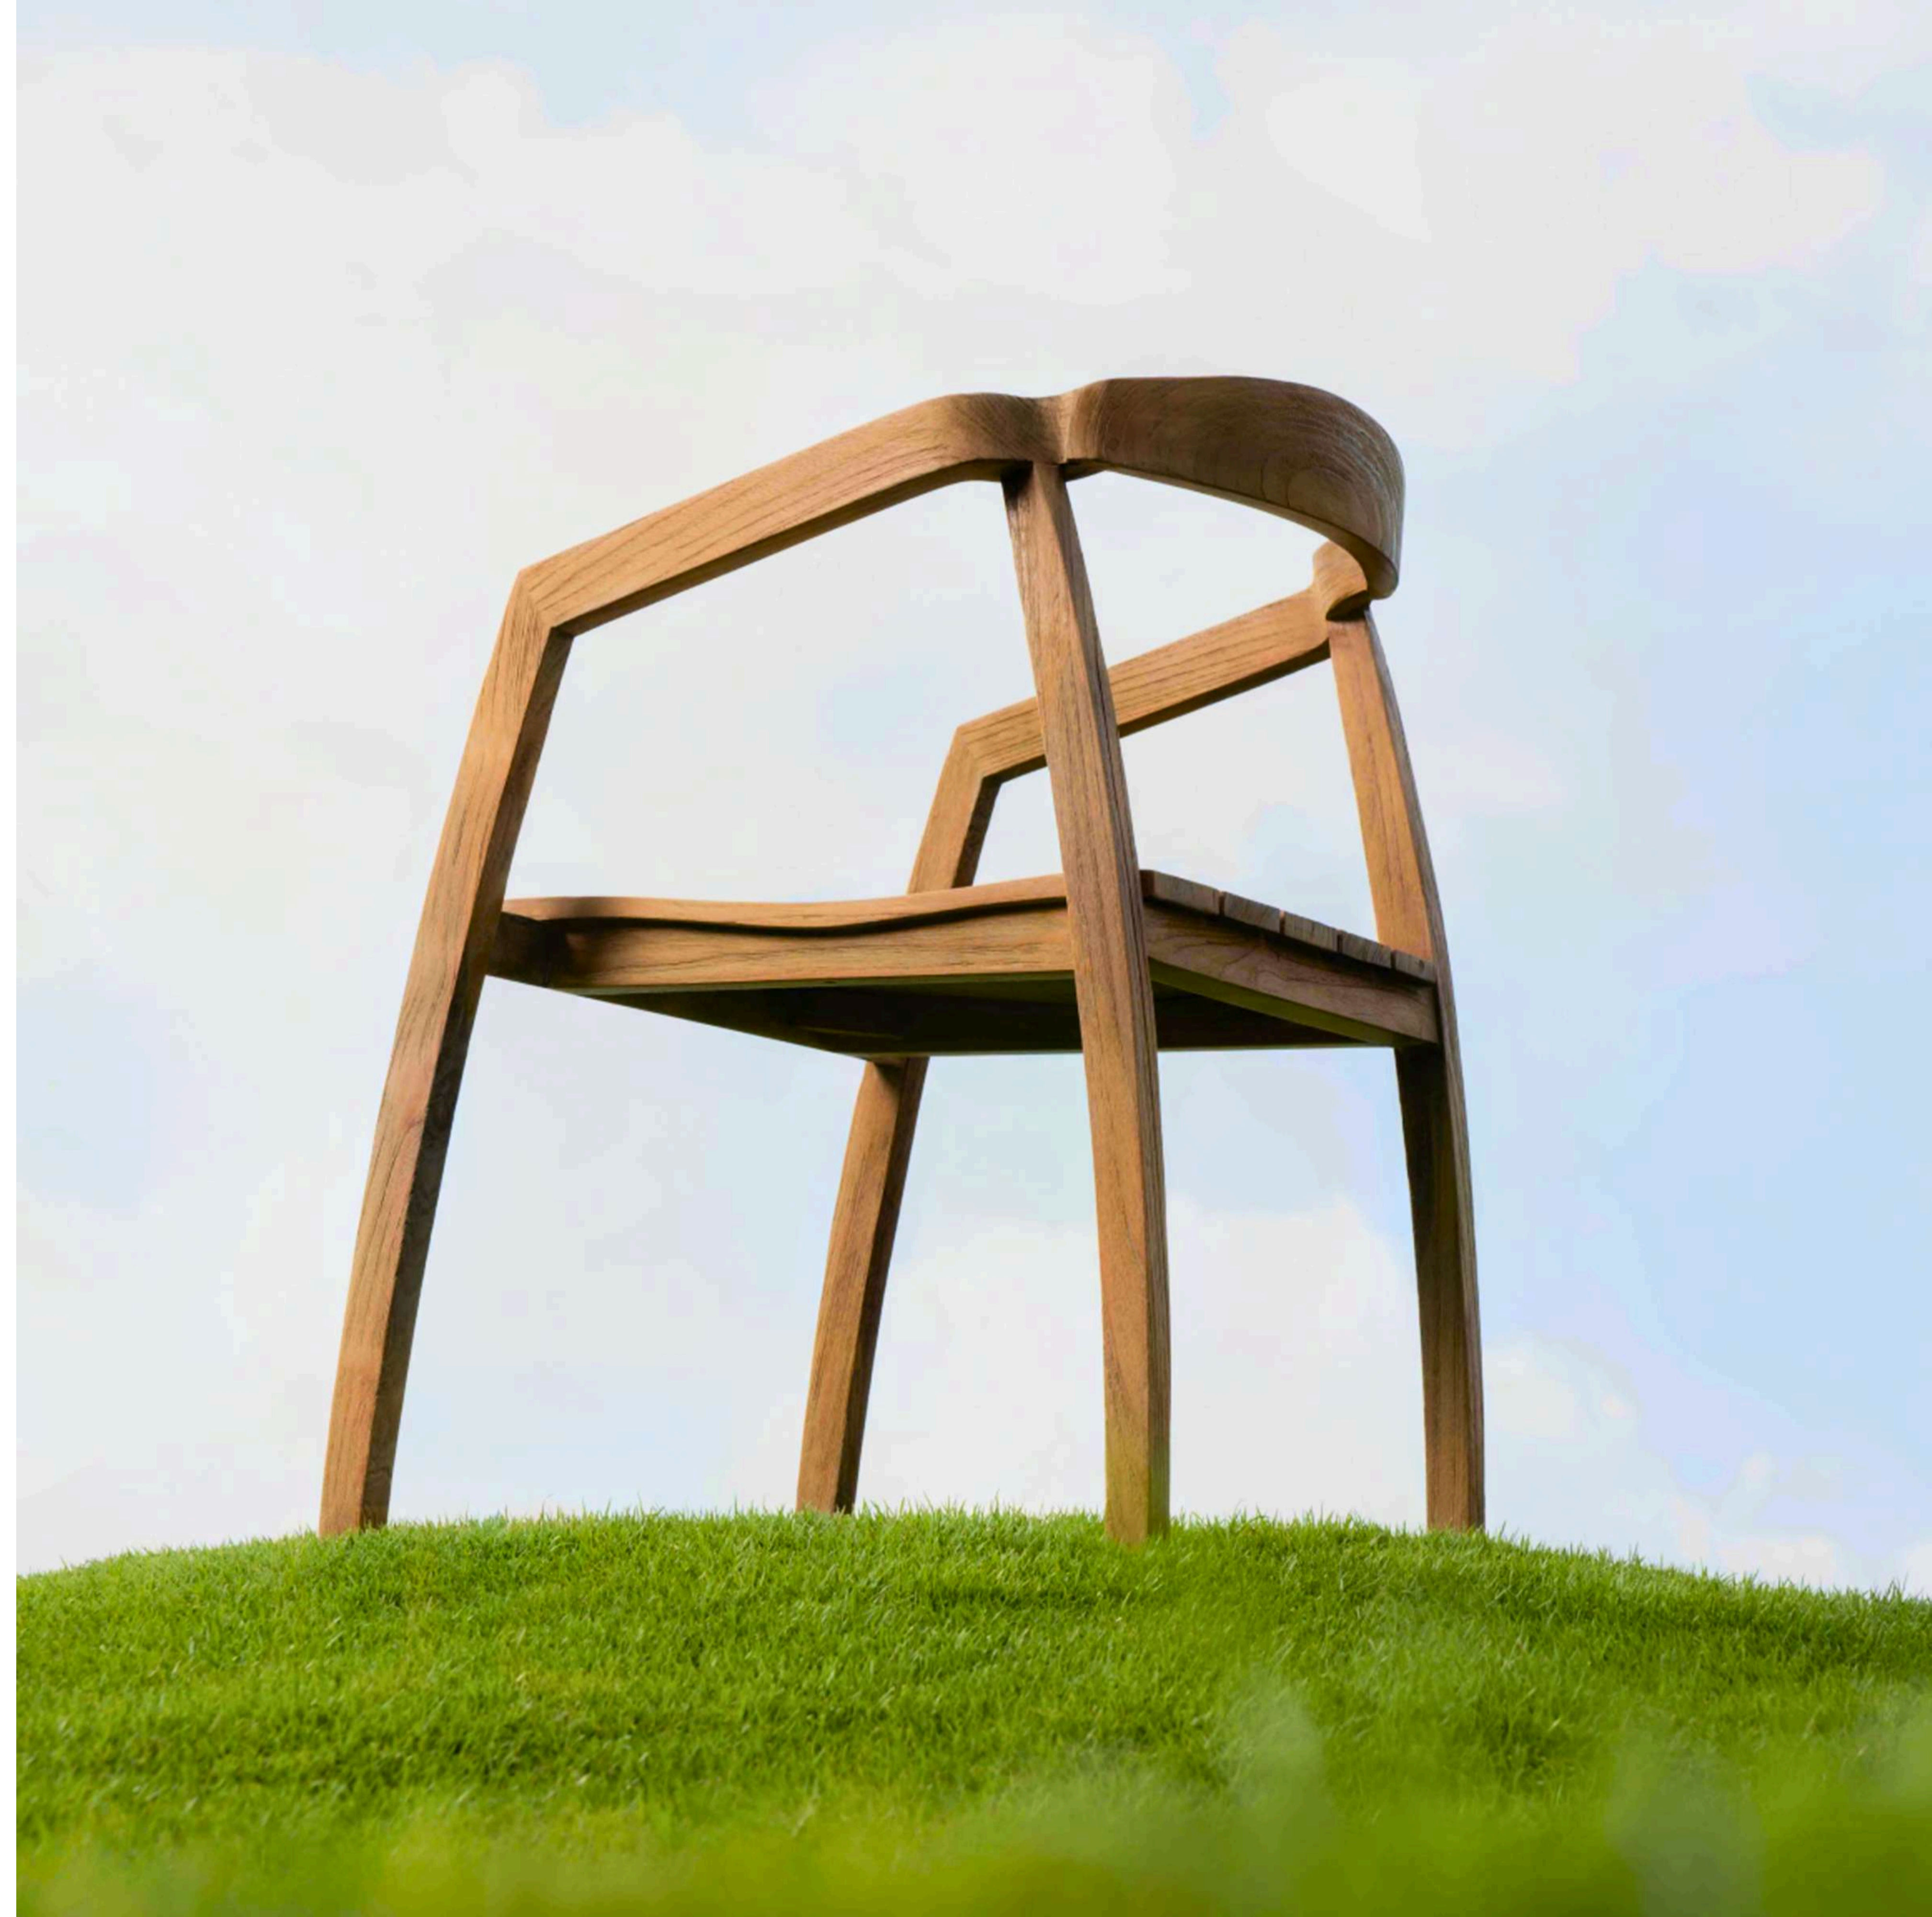

61 X 55 X 90 (cm)

ENORA BENCH

CHR30.01RC-ATG

240 X 40 X 45 (cm)

U LEG LIVE EDGE BENCH

CHR8.01RC-NAT

240 X 40 X 45 (cm)

HERITAGE BAR STOOL